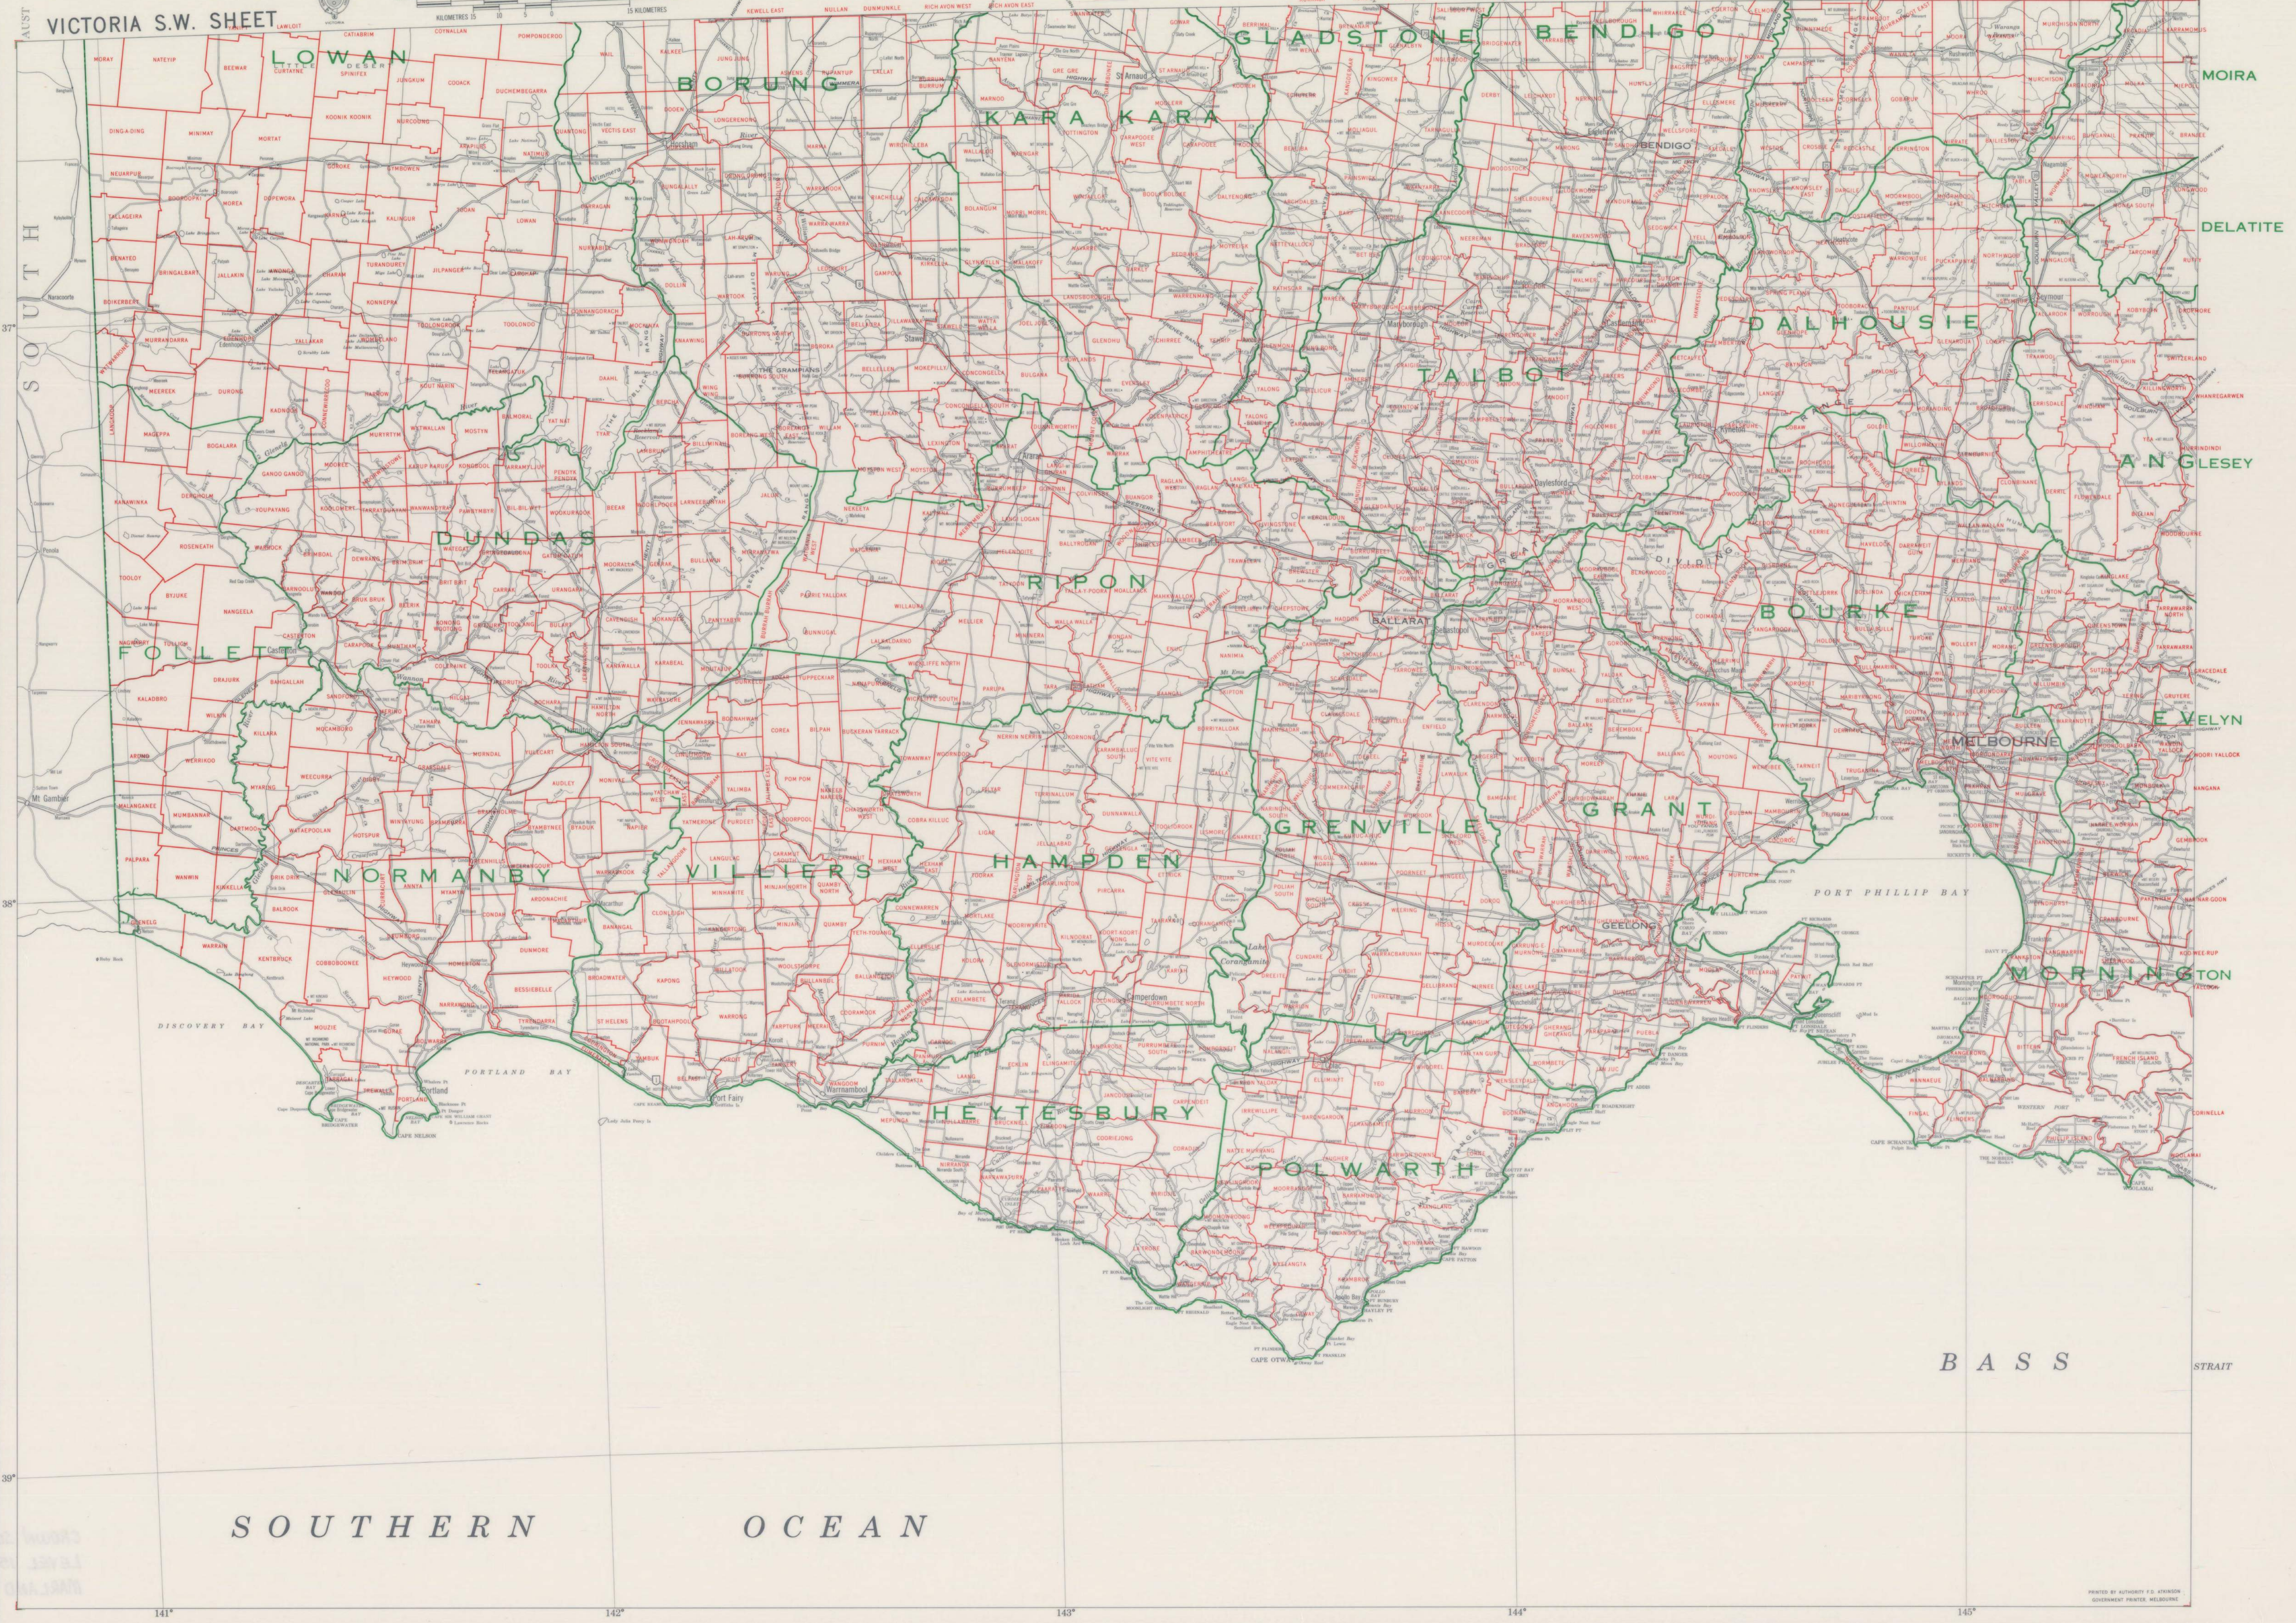

COUNTY NAMES AND BOUNDARIES SHOWN IN GREEN
PARISH NAMES AND BOUNDARIES SHOWN IN RED

1:500,000

VICTORIA S.W. SHEET

SOUTHERN OCEAN

BASS STRAIT